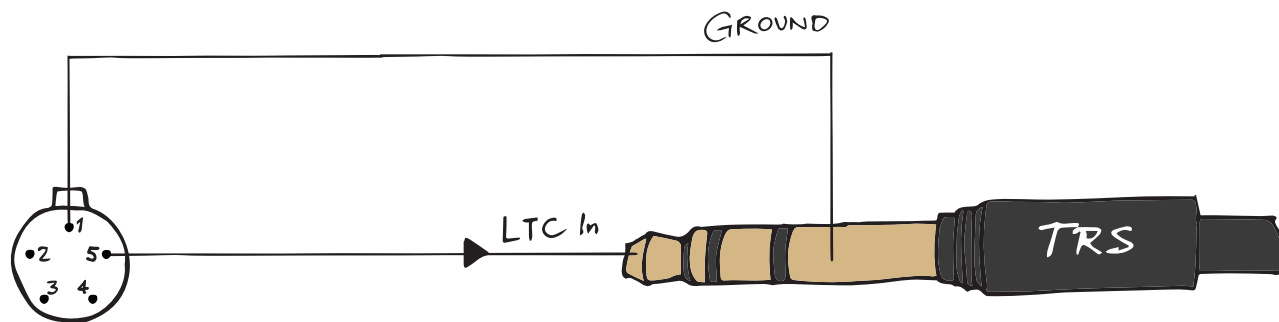

LEMO 5-PIN TO TENTACLE

seen from behind

FGG.OB.305.CLAD42Z