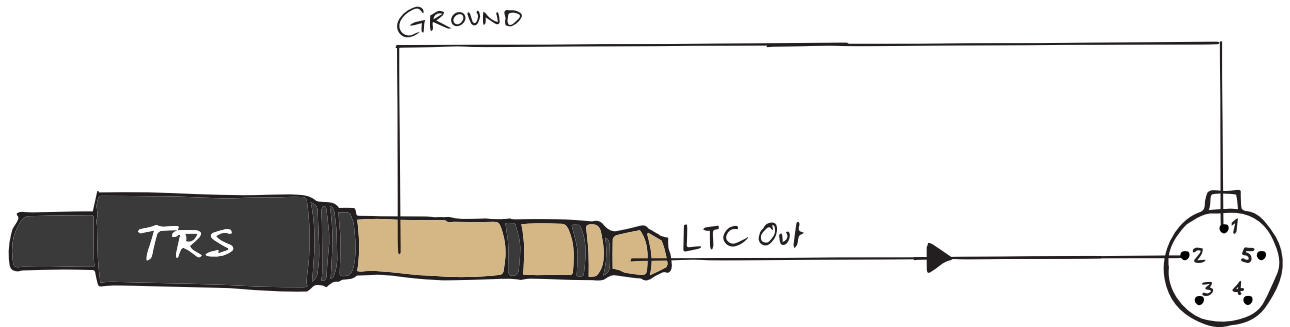

TENTACLE TO LEMO 5-PIN

seen from behind

FGG.OB.305.CLAD 422

www.tentaclesync.com
illustrated by Thorwald Spangenberg
www.thorwaldspangenberg.de